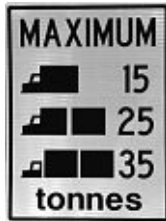

MEETINGS OF COUNCIL

Tuesday, September 11, 2018

7:00 p.m. Council
Followed by: Policy Review Committee

LOAD RESTRICTIONS – CENTRAL BRIDGE

Based on a recommendation provided by the Town's engineering firm, Council has enacted a by-law that restricts allowable vehicle weights crossing over the Central Bridge located on Bridge Street. The by-law is effective upon the erection of signage. Signage is slated to be installed at strategic locations throughout Carleton Place on Monday September 10th.

Signage will indicate the maximum gross vehicle weight is:

- Single Unit – 15 tonnes
- Tractor Trailer Unit – 25 tonnes
- Tractor Multi Trailer Unit – 35 tonnes

Should you require further information, please contact Carleton Place Public Works at (613) 257-2253.